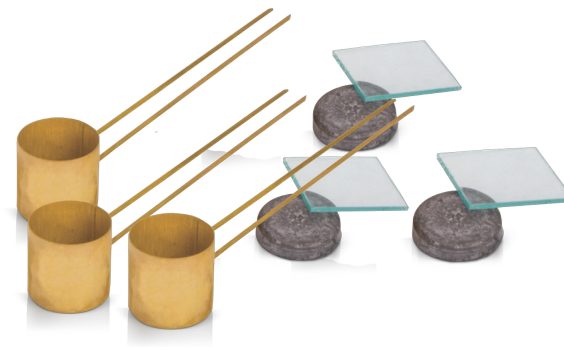

# LE CHATELIER SOUNDNESS TEST SET

Code : C025

- Used to determine the soundness of the cement.

## **SET**

- Le chatelier moulds (3 ea)
- Glass plates - 50 x 50 mm (6 ea)
- Weight - 100 g (3 ea)
- Tamping Rod - Ø 17 mm x 70 g (1 ea)
- Steel Ruler (1 ea)

**ORDERING INFORMATION**

Item	Code
LE CHATELIER MOULD	C023X00EH
LE CHATELIER SOUNDNESS TEST SET	C025X00EH
LE CHATELIER BATH - 6 lt	G040X06XU
LE CHATELIER FLASK - 250 ml	W019G250H
LE CHATELIER STAND for [G 040 X06X U]	G040P001H
SPARE HEATER for LE CHATELIER BATH	G040P004H