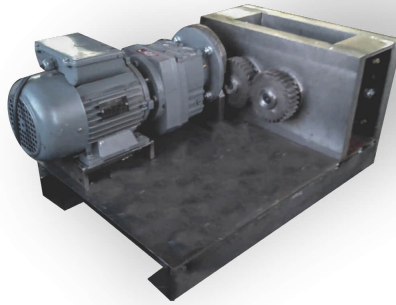

# SHREDDER MACHINE

Code : M407

*will be added soon ...*