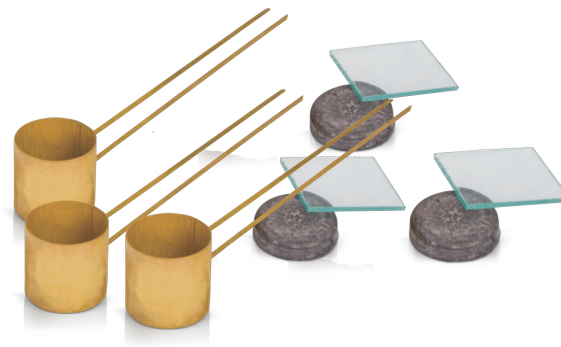

LE CHATELIER SOUNDNESS TEST SET

Code : C025

will be added soon ...

STANDARDS

will be added soon ...

TECHNICAL SPECIFICATIONS

will be added soon ...

ORDERING INFORMATION