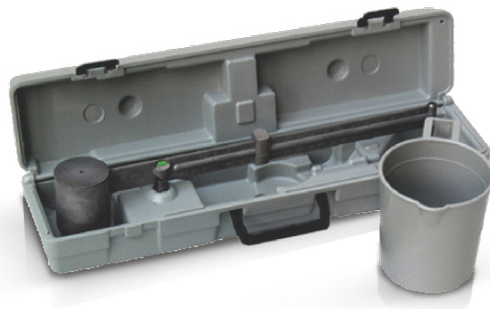

## MUD BALANCE

Code : C014

*will be added soon ...*