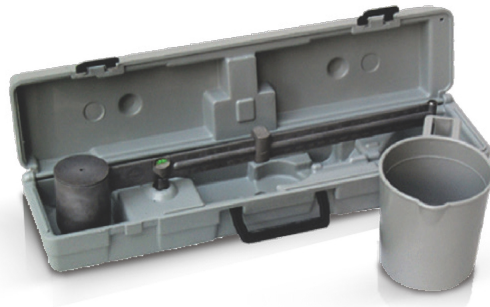

MUD BALANCE

Code : C014

will be added soon ...

STANDARDS

will be added soon ...

TECHNICAL SPECIFICATIONS

will be added soon ...

ORDERING INFORMATION