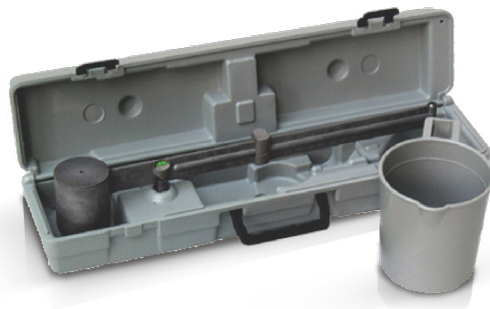

# MUD BALANCE

Code : C014

*will be added soon ...*