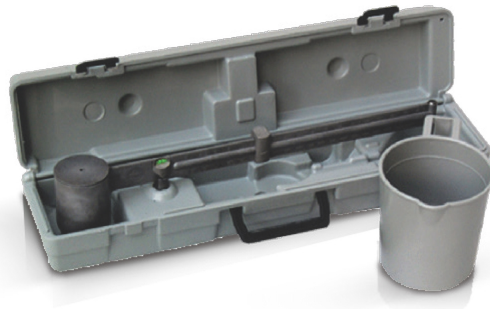

# MUD BALANCE

Code : C014

*will be added soon ...*