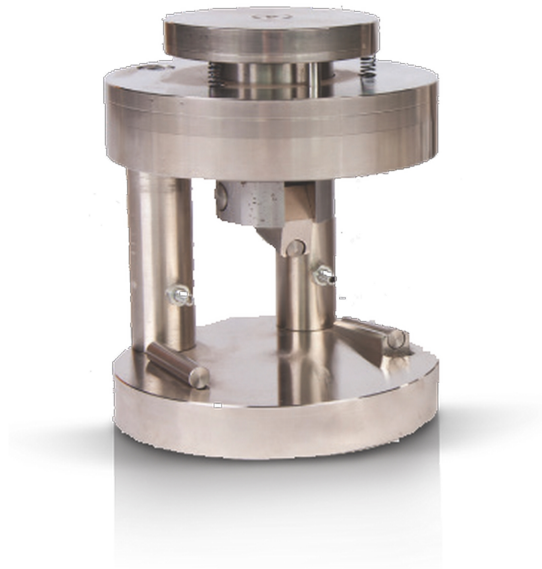

## **ACCESSORIES for CEMENT TESTER**

Code : C003

*will be added soon ...*