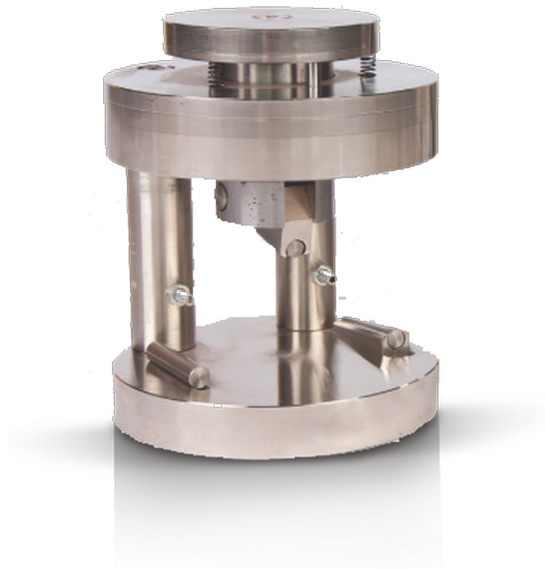

## **ACCESSORIES for CEMENT TESTER**

Code : C003

*will be added soon ...*