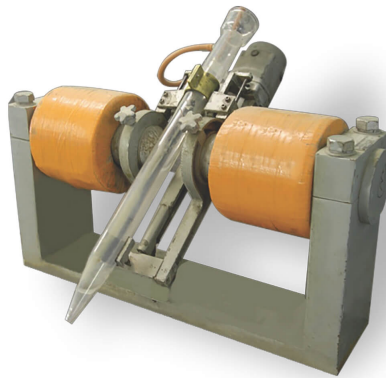

## **MAGNETIC SEPARATOR - DAVIS-TUBE TYPE**

Code : M074

*will be added soon ...*