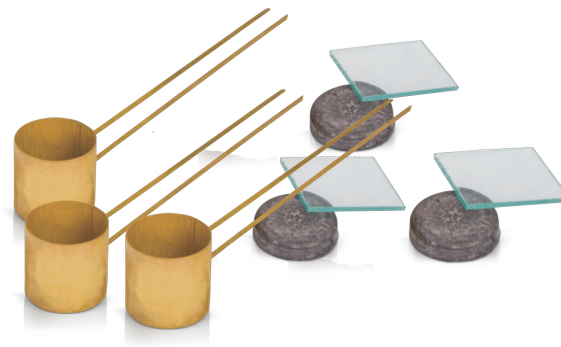

# LE CHATELIER SOUNDNESS TEST SET

Code : C025

*will be added soon ...*